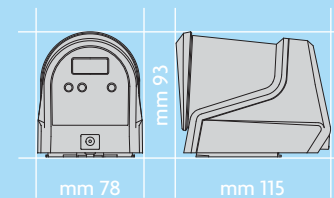

Product	Battery size	Food capacity		Certification
901	4x1,5 V AA	125 cm³	7,5 in³	CE

Product	Code	Q.ty./box	EAN Code	Cable length
901	9033-0000	12	80 23 493 90001 7	-